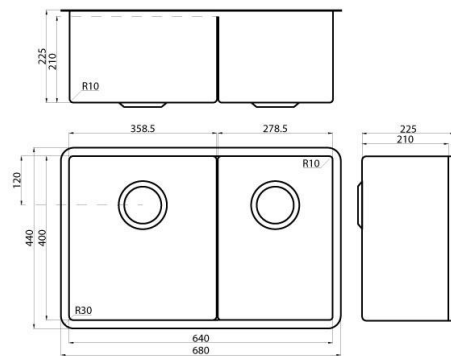

TECHNICAL DETAILS

Note: Illustrations and specifications may vary from time to time