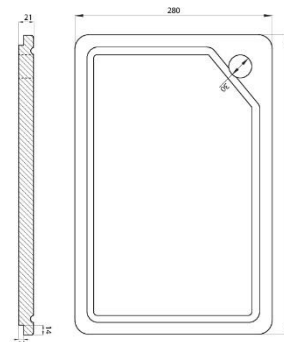

### FEATURES

- Hand fabricated
- 1.2mm 304 stainless steel
- Australian 'registered' design
- Minimal look, maximum capacity and practicality
- 680 x 440 x 225mm deep bowls
- 10mm radial corners
- Anti-condensation coating
- Sound deadening rubber pads all sides
- Includes sink, roll-out mat, chopping board, quality positive action deluxe basket wastes
- 25 year manufacturer's warranty domestic use, 7 year for commercial use from date of purchase, sink only
- 1 year manufacturer's warranty on sink accessories

## DETAILS

30 / 23.3L Capacity

Undermount or flushmount

Part Code: TKS-C300RB

Available Finishes: Brushed on sink and roll-out mat, chopping board natural timber

## TECHNICAL DETAILS

Note: Illustrations and specifications may vary from time to time