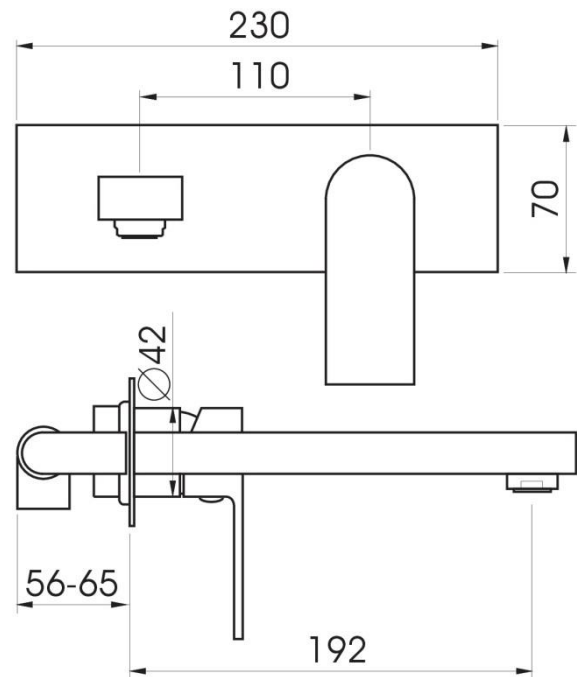

TECHNICAL DETAILS

Note: Illustrations and specifications may vary from time to time