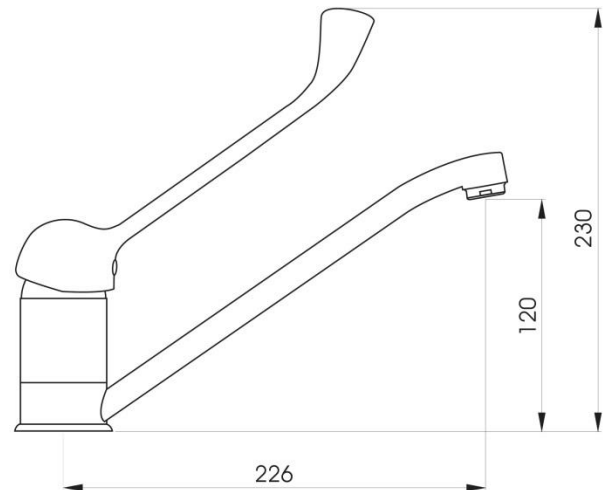

TECHNICAL DETAILS

Note: Illustrations and specifications may vary from time to time