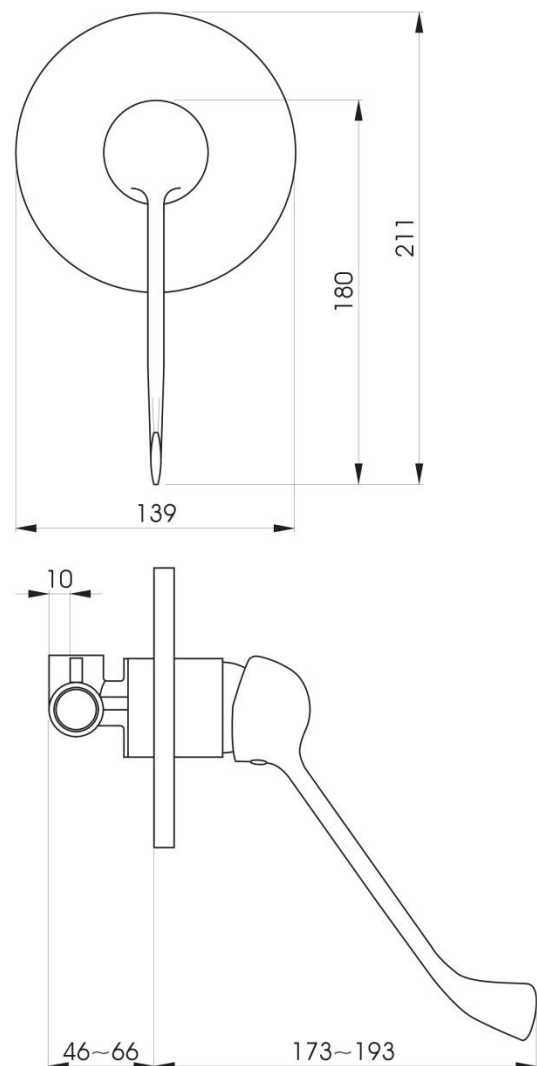

TECHNICAL DETAILS

Note: Illustrations and specifications may vary from time to time