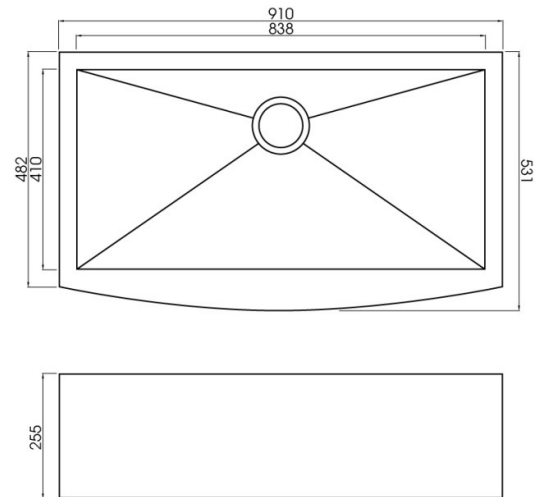

TECHNICAL DETAILS

Note: Illustrations and specifications may vary from time to time