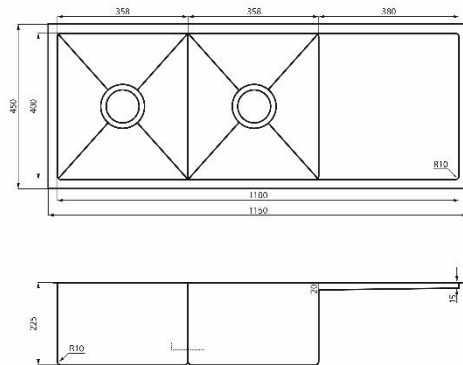

### FEATURES

- Hand fabricated
- 1.2mm 304 stainless steel
- 10mm radial corners
- Australian designed
- Slim near invisible minimal splashing centre bowl divider
- Tilo's original built-in flatbed drainer
- 2 x 358 x 400 x 225mm deep bowls
- Minimal look, maximum capacity and practicality
- Incorporates Tilo designed continuous bracketing system for rigidity and secure top-mounting
- Brushed finish
- Anti-condensation coating
- Sound deadening rubber pads all sides
- Quality positive action deluxe basket wastes included
- 25 year manufacturer's warranty domestic use, 7 year for commercial use, 1 year on related parts from date of purchase

## DETAILS

30/30L Capacity

Undermount or flushmount

Part Code: TKS-1100R

Available Finish: Brushed

## TECHNICAL DETAILS

Note: Illustrations and specifications may vary  
from time to time