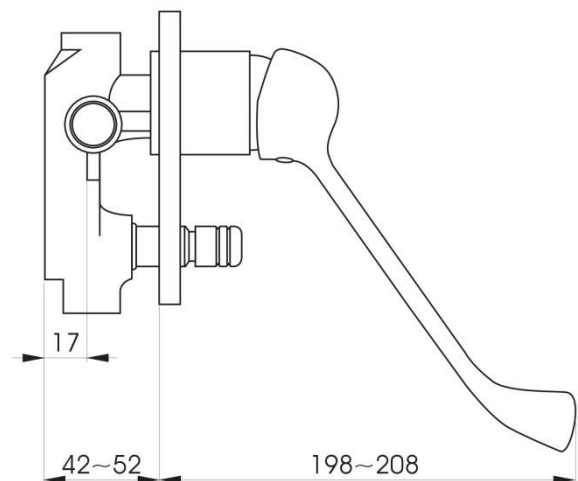

DETAILS

40mm cartridge

Part Code: AH-206D

Available Finish: Chrome

Recommended working pressure:

Min 150 – Max 500KPa

Note: If the pressure exceeds or is likely to exceed 500KPa, an approved pressure limiting device must be fitted.

Maximum hot water temperature 50°

REGENCY DIVERTER WALL MIXER WITH EZ- ADJUST HANDLE

DESCRIPTION

Regency Wall Mixer with Diverter and Tilo's 'Ez-adjust' Handle

FEATURES

- Ergonomic extended handle design for easy control and accessibility
- Push button diverter function (defaults to original position when water is turned off)
- Sturdy solid brass construction
- 140mm backing plate
- Taiwanese ceramic disc cartridge for smooth long-life operation
- 10 year limited domestic warranty on mixer body, cartridge and chrome finish including 1 year free labour from date of purchase

TECHNICAL DETAILS

Note: Illustrations and specifications may vary from time to time