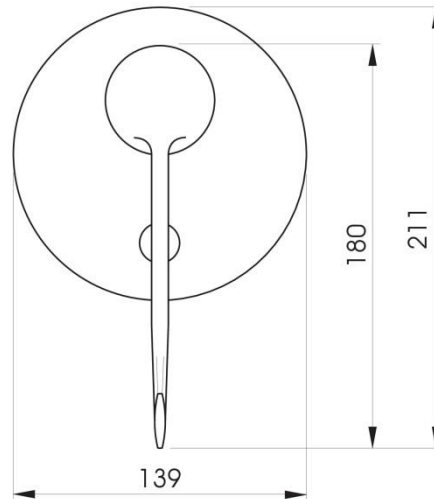

DETAILS

40mm cartridge

Part Code: AH-206D

Available Finish: Chrome

Recommended working pressure:

Min 150 – Max 500KPa

Note: If the pressure exceeds or is likely to exceed 500KPa, an approved pressure limiting device must be fitted.

Maximum hot water temperature 50°

REGENCY DIVERTER WALL MIXER WITH EZ- ADJUST HANDLE

DESCRIPTION

Regency Wall Mixer with Diverter and Tilo's 'Ez-adjust' Handle

FEATURES

- Ergonomic extended handle design for easy control and accessibility
- Push button diverter function (defaults to original position when water is turned off)
- Sturdy solid brass construction
- 140mm backing plate
- Taiwanese ceramic disc cartridge for smooth long-life operation
- 10 year limited domestic warranty on mixer body, cartridge and chrome finish including 1 year free labour from date of purchase

TECHNICAL DETAILS

Note: Illustrations and specifications may vary from time to time