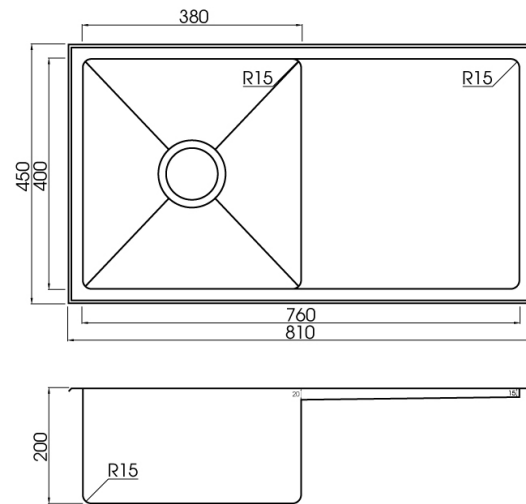

Q4 SINGLE BOWL RADIAL CORNER SINK WITH FLATBED DRAINER

DESCRIPTION

Q4 Single Bowl Radial Corner Sink with Flatbed Drainer

FEATURES

- 15mm radial corner
- In-built drainer
- Fine lustre finish
- 1.2mm 304 stainless steel
- Turn down edge
- Underside coated with an anti-condensation layer and sound deadening rubber pads all sides
- Tilo designed continuous bracketing system for rigidity and secure topmounting
- Includes standard lift-up plug & waste, sealing rubber, set of undermount and topmount clips
- 25 year limited domestic manufacturer's warranty on sinks only from date of purchase

DETAILS

30L Capacity

Undermount or topmount

Part Code: TKS-110R

Available Finishes: Brushed

TECHNICAL DETAILS

Note: Illustrations and specifications may vary from time to time