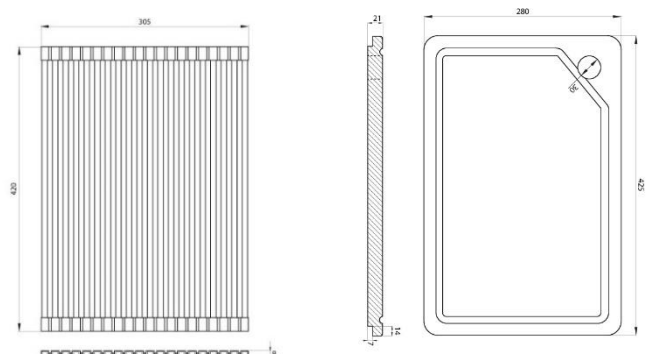

DETAILS

30 / 23.3L Capacity

Undermount or flushmount

Part Code: TKS-C300RC

Available Finishes: Brushed on sink and roll-out mat, chrome on dish rack, chopping board natural timber

TECHNICAL DETAILS

Note: Illustrations and specifications may vary from time to time