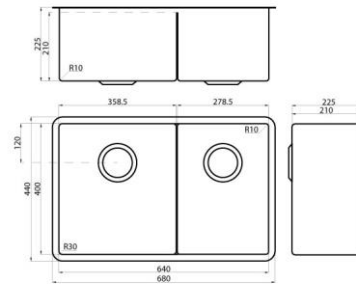

COMPATTO DEEP MULTI-BOWL SINK ACCESSORY PACK 3

DESCRIPTION

Compatto 1 & ¼ Bowl Radial Corner Sink
Accessory Pack 3

FEATURES

- Hand fabricated
- 1.2mm 304 stainless steel
- Australian 'registered' design
- Minimal look, maximum capacity and practicality
- 680 x 440 x 225mm deep bowls
- 10mm radial corners
- Anti-condensation coating
- Sound deadening rubber pads all sides
- Includes sink, dish rack, roll-out mat, chopping board, quality positive action deluxe basket wastes
- 25 year manufacturer's warranty domestic use, 7 year for commercial use from date of purchase, sink only
- 1 year manufacturer's warranty on sink accessories

DETAILS

30 / 23.3L Capacity

Undermount or flushmount

Part Code: TKS-C300RC

Available Finishes: Brushed on sink and roll-out mat, chrome on dish rack, chopping board natural timber

TECHNICAL DETAILS

Note: Illustrations and specifications may vary from time to time