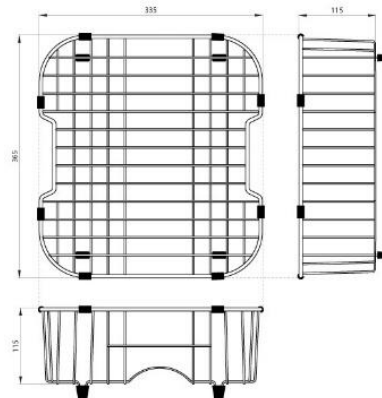

COMPATTO DEEP MULTI-BOWL SINK ACCESSORY PACK 3

DESCRIPTION

Compatto 1 & ¼ Bowl Radial Corner Sink
Accessory Pack 3

FEATURES

- Hand fabricated
- 1.2mm 304 stainless steel
- Australian 'registered' design
- Minimal look, maximum capacity and practicality
- 680 x 440 x 225mm deep bowls
- 10mm radial corners
- Anti-condensation coating
- Sound deadening rubber pads all sides
- Includes sink, dish rack, roll-out mat, chopping board, quality positive action deluxe basket wastes
- 25 year manufacturer's warranty domestic use, 7 year for commercial use from date of purchase, sink only
- 1 year manufacturer's warranty on sink accessories

DETAILS

30 / 23.3L Capacity

Undermount or flushmount

Part Code: TKS-C300RC

Available Finishes: Brushed on sink and roll-out mat, chrome on dish rack, chopping board natural timber

TECHNICAL DETAILS

Note: Illustrations and specifications may vary from time to time