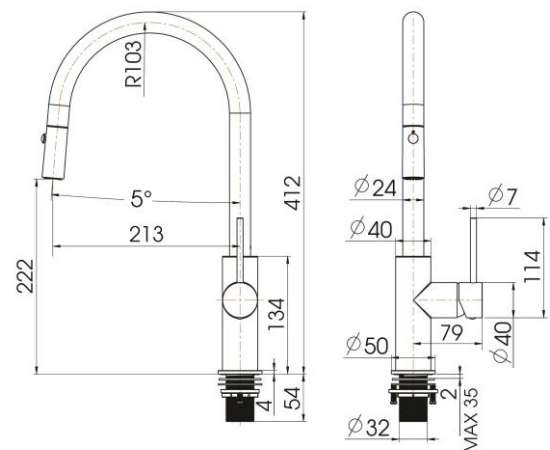

TECHNICAL DETAILS

Note: Illustrations and specifications may vary from time to time