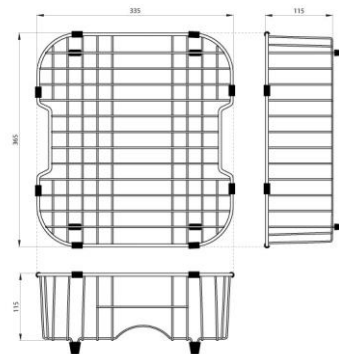

COMPATTO DEEP MULTI-BOWL SINK ACCESSORY PACK 1

DESCRIPTION

Compatto 1 & ¾ Bowl Radial Corner Sink
Accessory Pack 1

FEATURES

- Hand fabricated
- 1.2mm 304 stainless steel
- Australian 'registered' design
- Minimal look, maximum capacity and practicality
- 680 x 440 x 225mm deep bowls
- 10mm radial corners
- Anti-condensation coating
- Sound deadening rubber pads all sides
- Includes sink, dish rack, chopping board and quality positive action deluxe basket wastes
- 25 year manufacturer's warranty domestic use, 7 year for commercial use from date of purchase, sink only
- 1 year manufacturer's warranty on sink accessories

DETAILS

30 / 23.3L Capacity

Undermount or flushmount

Part Code: TKS-C300RA

Available Finishes: Brushed on sink, chrome on dish rack, chopping board natural timber

TECHNICAL DETAILS

Note: Illustrations and specifications may vary from time to time