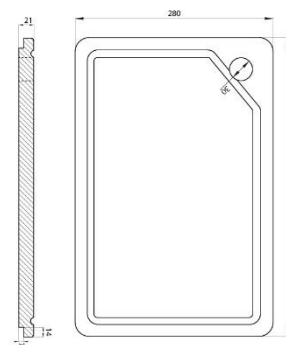

COMPATTO DEEP MULTI-BOWL SINK ACCESSORY PACK 1

DESCRIPTION

Compatto 1 & ¾ Bowl Radial Corner Sink
Accessory Pack 1

FEATURES

- Hand fabricated
- 1.2mm 304 stainless steel
- Australian 'registered' design
- Minimal look, maximum capacity and practicality
- 680 x 440 x 225mm deep bowls
- 10mm radial corners
- Anti-condensation coating
- Sound deadening rubber pads all sides
- Includes sink, dish rack, chopping board and quality positive action deluxe basket wastes
- 25 year manufacturer's warranty domestic use, 7 year for commercial use from date of purchase, sink only
- 1 year manufacturer's warranty on sink accessories

DETAILS

30 / 23.3L Capacity

Undermount or flushmount

Part Code: TKS-C300RA

Available Finishes: Brushed on sink, chrome on dish rack, chopping board natural timber

TECHNICAL DETAILS

Note: Illustrations and specifications may vary from time to time