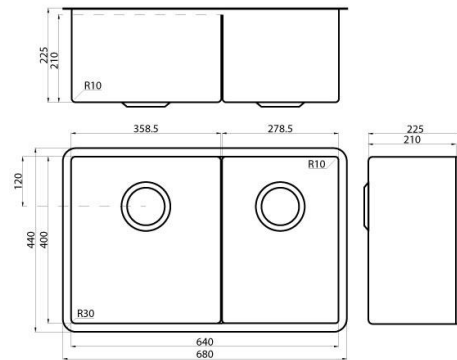

COMPATTO DEEP MULTI-BOWL SINK ACCESSORY PACK 1

DESCRIPTION

Compatto 1 & ¾ Bowl Radial Corner Sink
Accessory Pack 1

FEATURES

- Hand fabricated
- 1.2mm 304 stainless steel
- Australian 'registered' design
- Minimal look, maximum capacity and practicality
- 680 x 440 x 225mm deep bowls
- 10mm radial corners
- Anti-condensation coating
- Sound deadening rubber pads all sides
- Includes sink, dish rack, chopping board and quality positive action deluxe basket wastes
- 25 year manufacturer's warranty domestic use, 7 year for commercial use from date of purchase, sink only
- 1 year manufacturer's warranty on sink accessories

DETAILS

30 / 23.3L Capacity

Undermount or flushmount

Part Code: TKS-C300RA

Available Finishes: Brushed on sink, chrome on dish rack, chopping board natural timber

TECHNICAL DETAILS

Note: Illustrations and specifications may vary from time to time