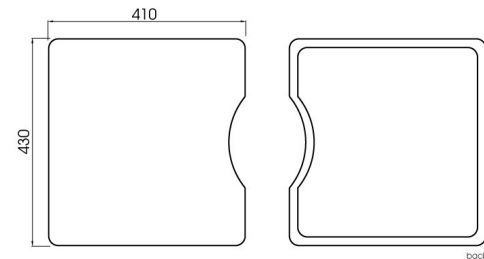

Note: Illustrations and specifications may vary from time to time