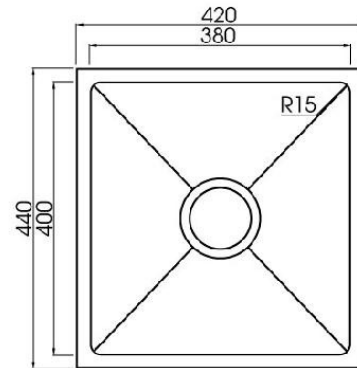

Note: Illustrations and specifications may vary from time to time