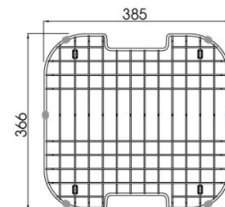

Note: Illustrations and specifications may vary from time to time