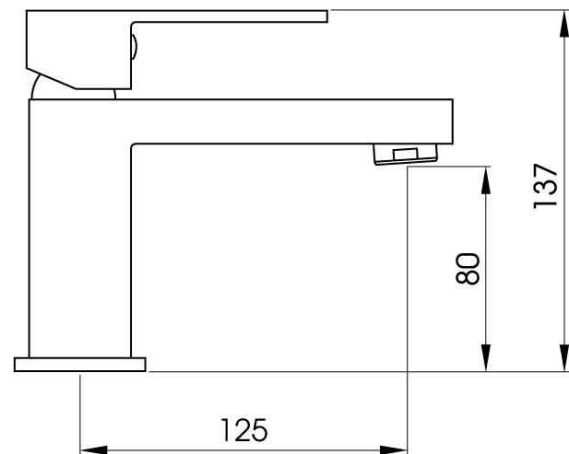

TECHNICAL DETAILS

Note: Illustrations and specifications may vary from time to time