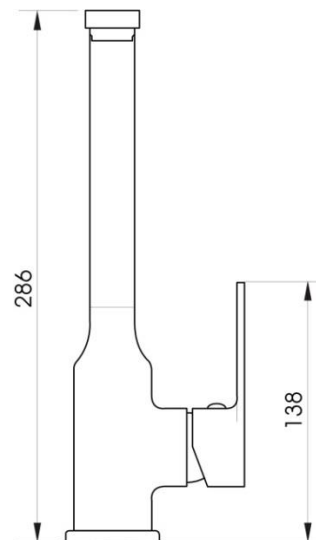

TECHNICAL DETAILS

Note: Illustrations and specifications may vary from time to time