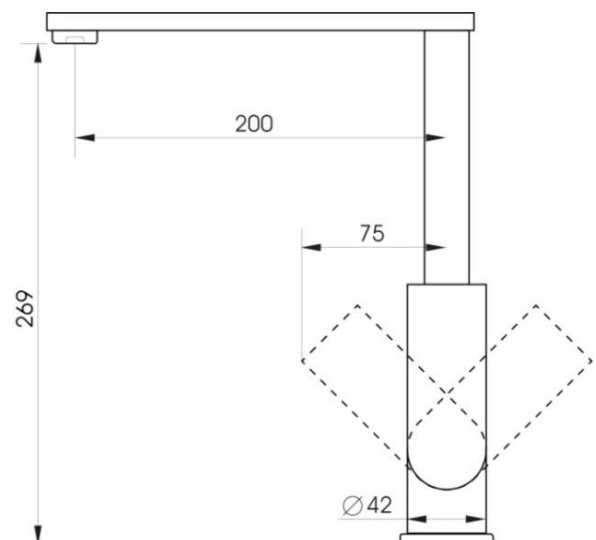

TECHNICAL DETAILS

Note: Illustrations and specifications may vary from time to time