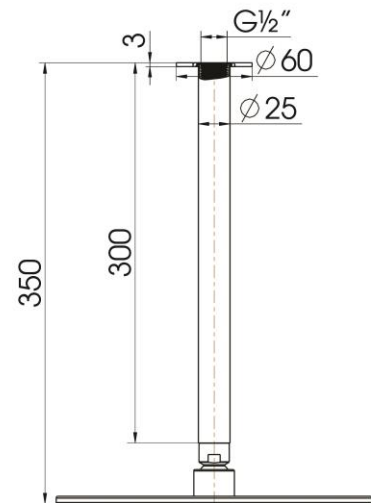

NOVETTI CEILING DROPPER WITH ROUND SHOWER HEAD

DESCRIPTION

Novetti Ceiling Dropper with 250mm Round Shower Head Brushed Gold

FEATURES

- Sleek minimalistic design
- 100% lead free
- 250mm round slimline shower head
- 7 year warranty

DETAILS

WELS 3 star 9L/m, RN: S17801

Part Code: H-N16VVG w/ TR-N601BG

Available Finish: Brushed Gold

Recommended working pressure:

Min 150 – Max 500KPa

Note: If the pressure exceeds or is likely to exceed 500KPa, an approved pressure limiting device must be fitted.

Maximum hot water temperature 80°

TECHNICAL DETAILS

Note: Illustrations and specifications may vary from time to time